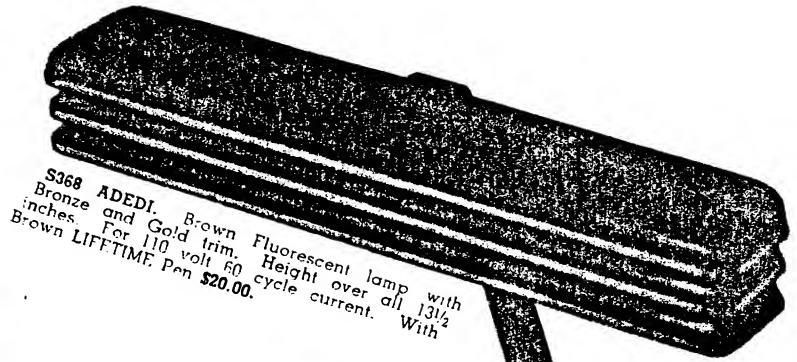

Lifetime* GIFTS

FOR HOME AND OFFICE

The bases and lamps on this page are also available with AUTOGRAPH LIFETIME pens for facsimile signature engraving (see page 4) at $8.00 additional per pen.

*Trade Mark Registered U. S. Patent Office